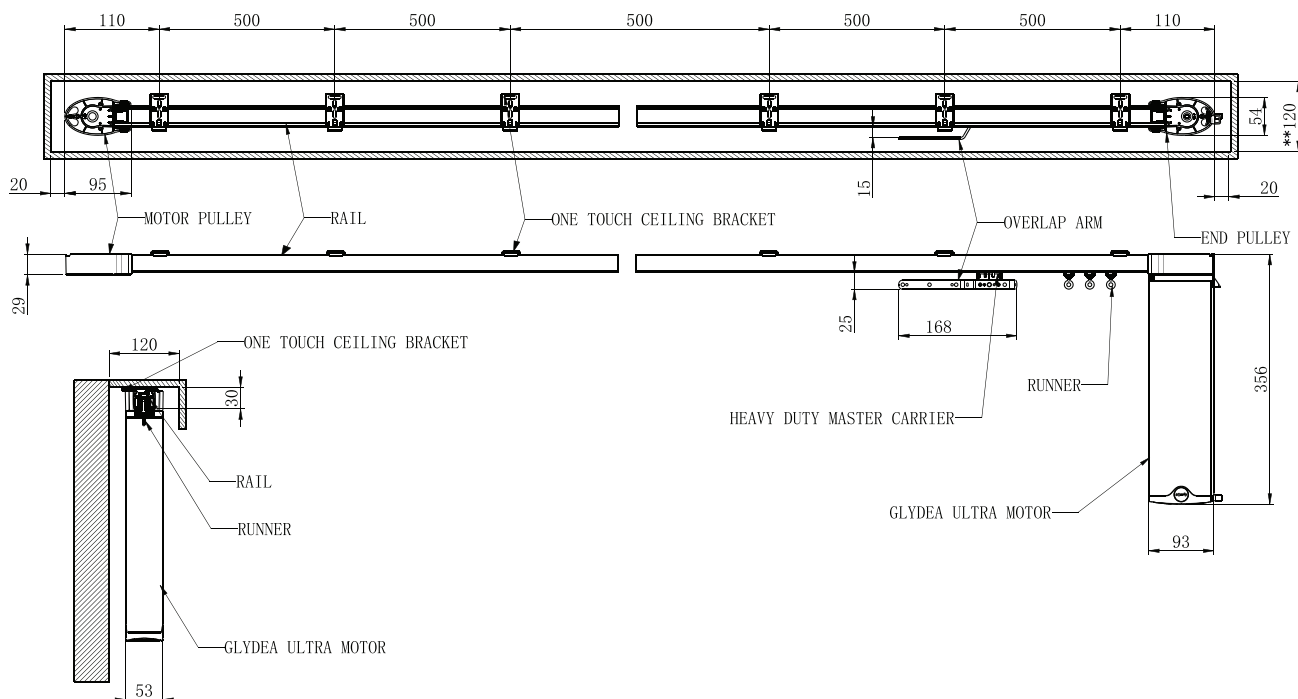

Glydea™ ULTRA 35e & 60e

PRODUCT SPECIFICATIONS

SINGLE TRACK CURTAIN