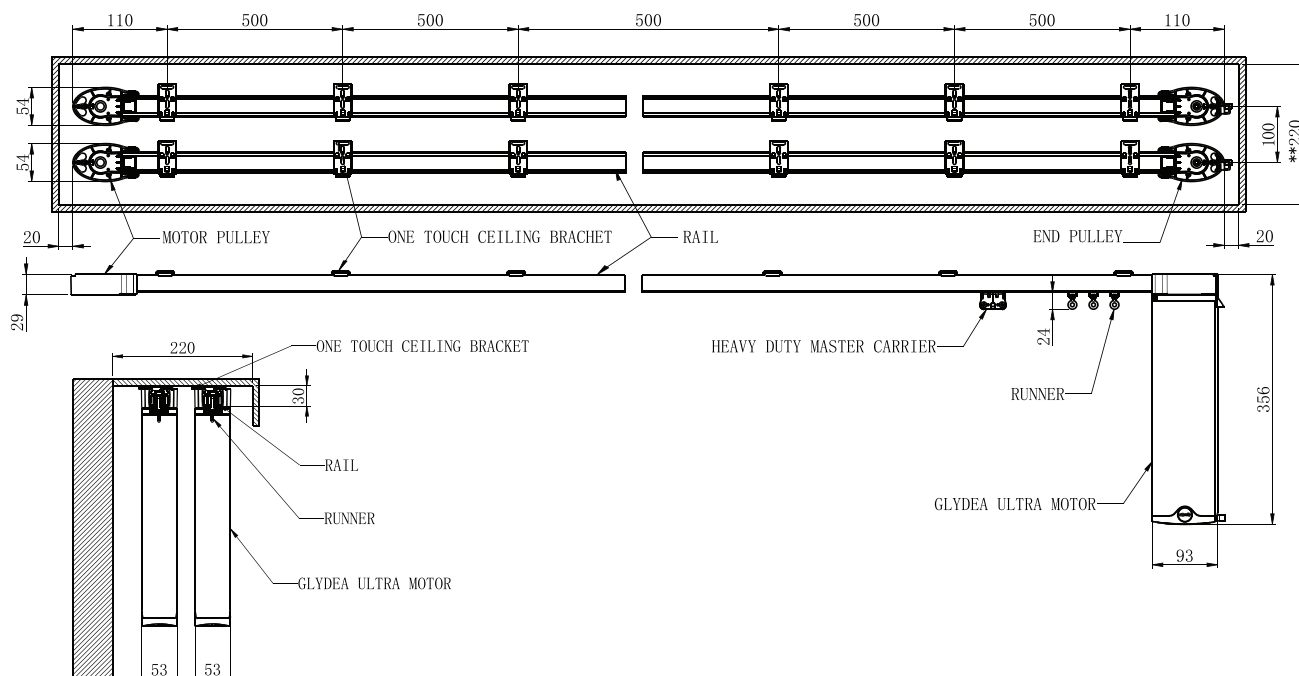

DOUBLE TRACK CURTAIN

**Please allow slight adjustments in view of the thickness for certain types of fabric.

Information is correct at point of publication, and is subjected to change without prior notice.

Please contact your local sales representative for the latest version of the datasheet.